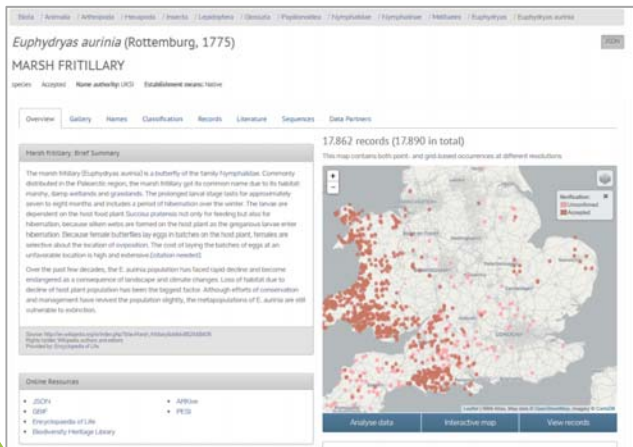

# IS ABOUT BIODIVERSITY INFORMATION, BUT WHAT IS BIODIVERSITY INFORMATION?

Information to support evidence -based decisions to achieve:

- \*Goals of EU Biodiversity Strategy 2020\*
- \*Aichi Biodiversity Targets 2020\*
- \*Sustainable Development Goals 2030\*

## 5th workshop and site visit held in Norfolk (UK)

Data from multiple sources available on-line

Allowing users to interrogate species records and download distribution maps

INSPIRES