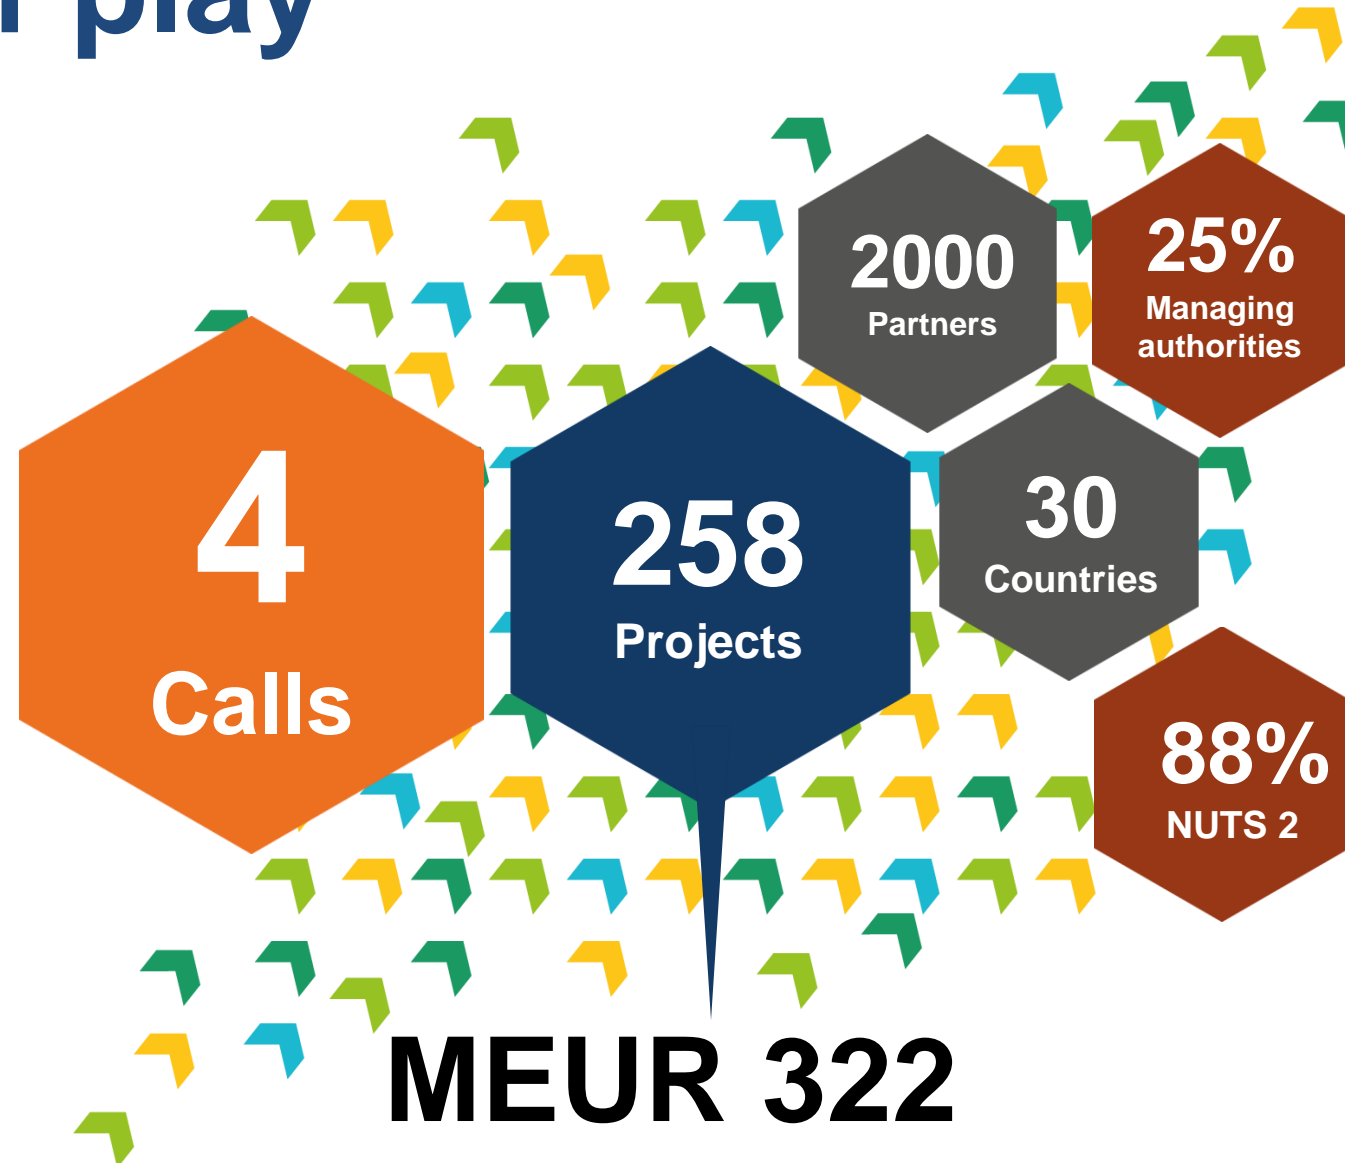

State of play