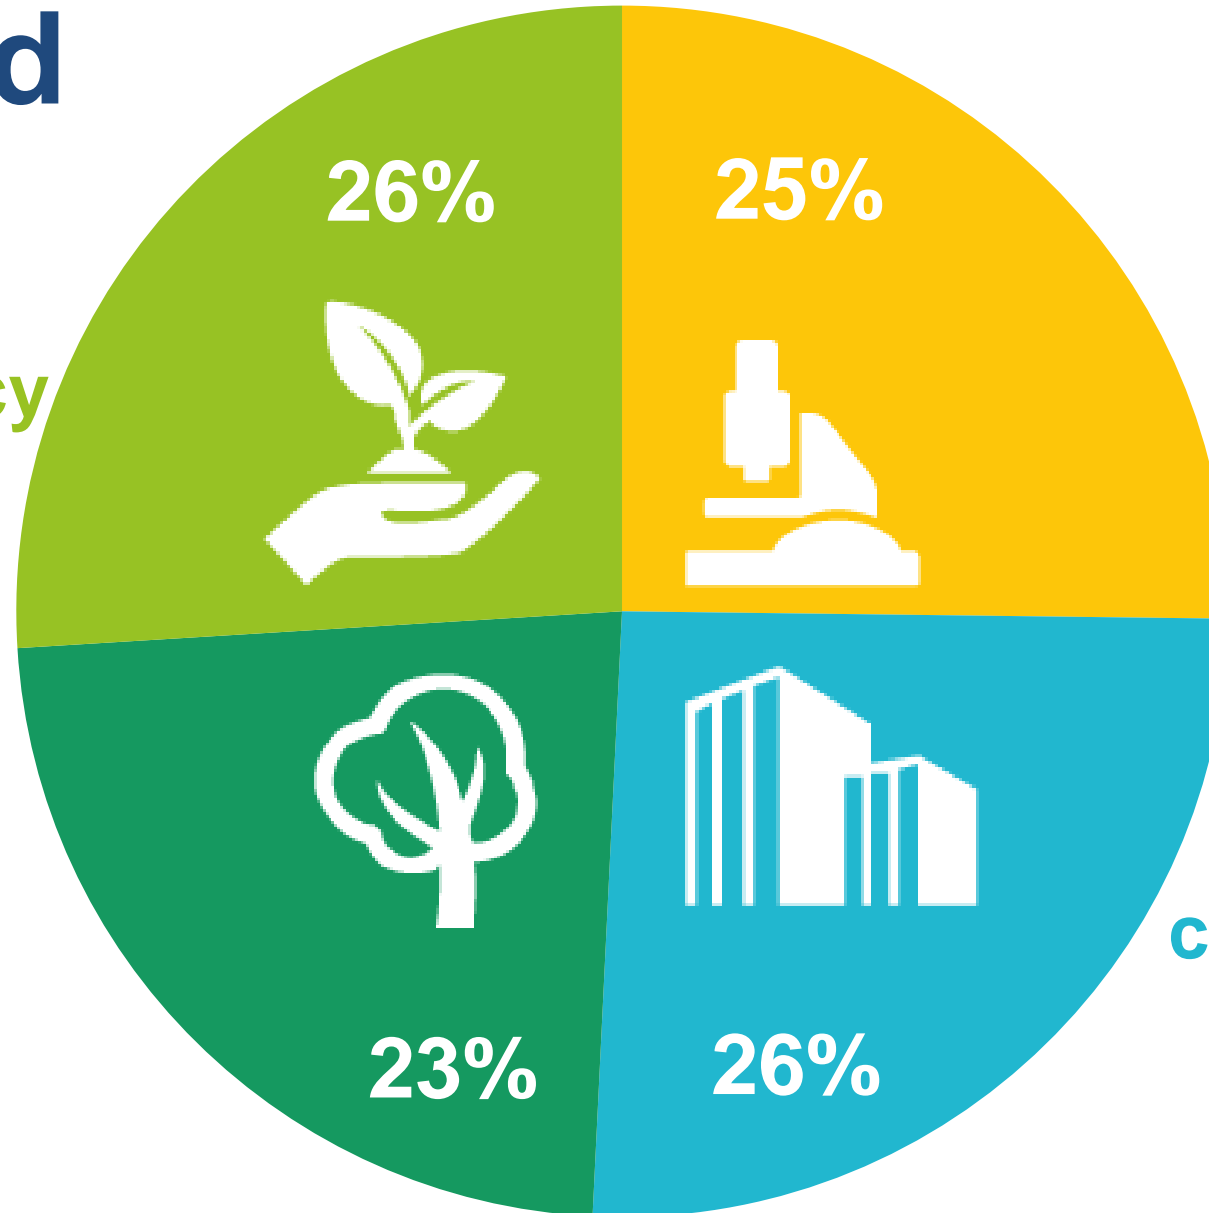

State of play

Projects overview

Submitted

Eligible

Approved

Balanced

Environment and
resource efficiency

26%

25%

Research and
innovation

Low-carbon
economy

23%

26%

SME
competitiveness

Improving policies

75%

of all Growth and Jobs programmes in the EU (ERDF) addressed by the projects

Results achieved

Phase 1 finalised for 31 projects

A unique programme

At the heart of EU cohesion policy

- Improving regional development policies
in particular Structural Funds programme
- Mix of more and less advanced regions
- High participation of peripheral regions