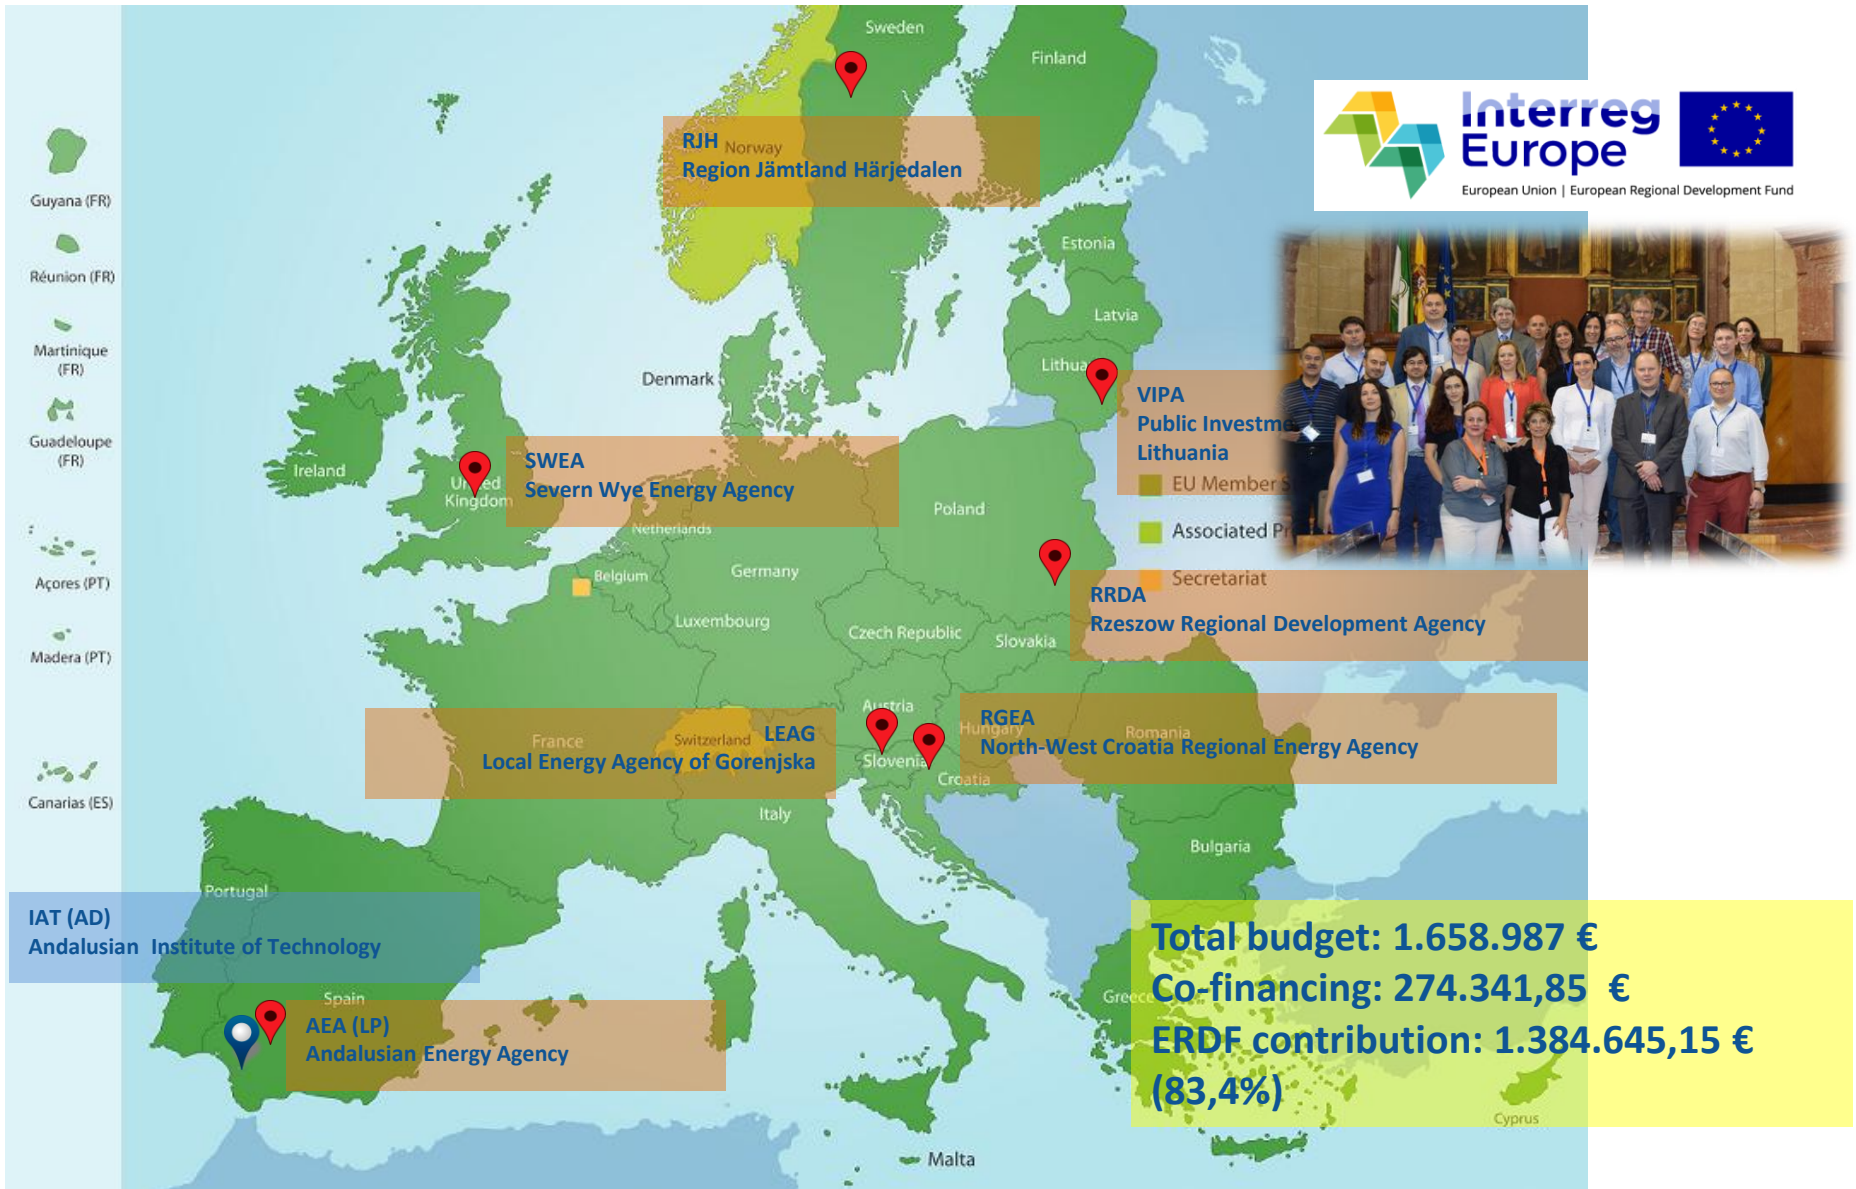

BUILD2LC: Boosting low carbon innovative building rehabilitation in European regions

<http://www.interregeurope.eu/build2lc/>

PARTNERSHIP OF EUROPEAN REGIONS ON ENERGY EFFICIENCY IN BUILDINGS

SMART REGIONS Conf..

SMART REGIONS Conference-1-2 June 2016 – Square, Brussels

<http://s3platform.jrc.ec.europa.eu/sustainable-buildings>