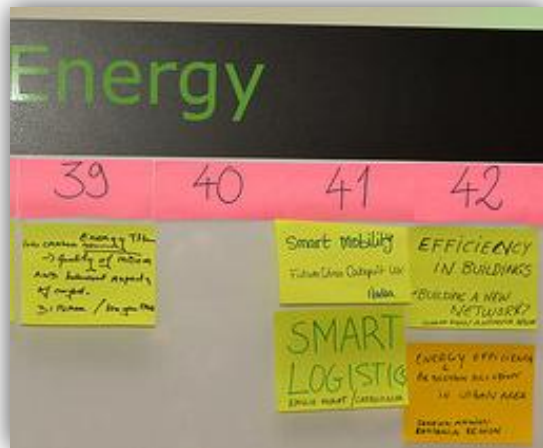

SMART REGIONS Conference-1-2 June 2016 – Square, Brussels

<http://s3platform.jrc.ec.europa.eu/sustainable-buildings>