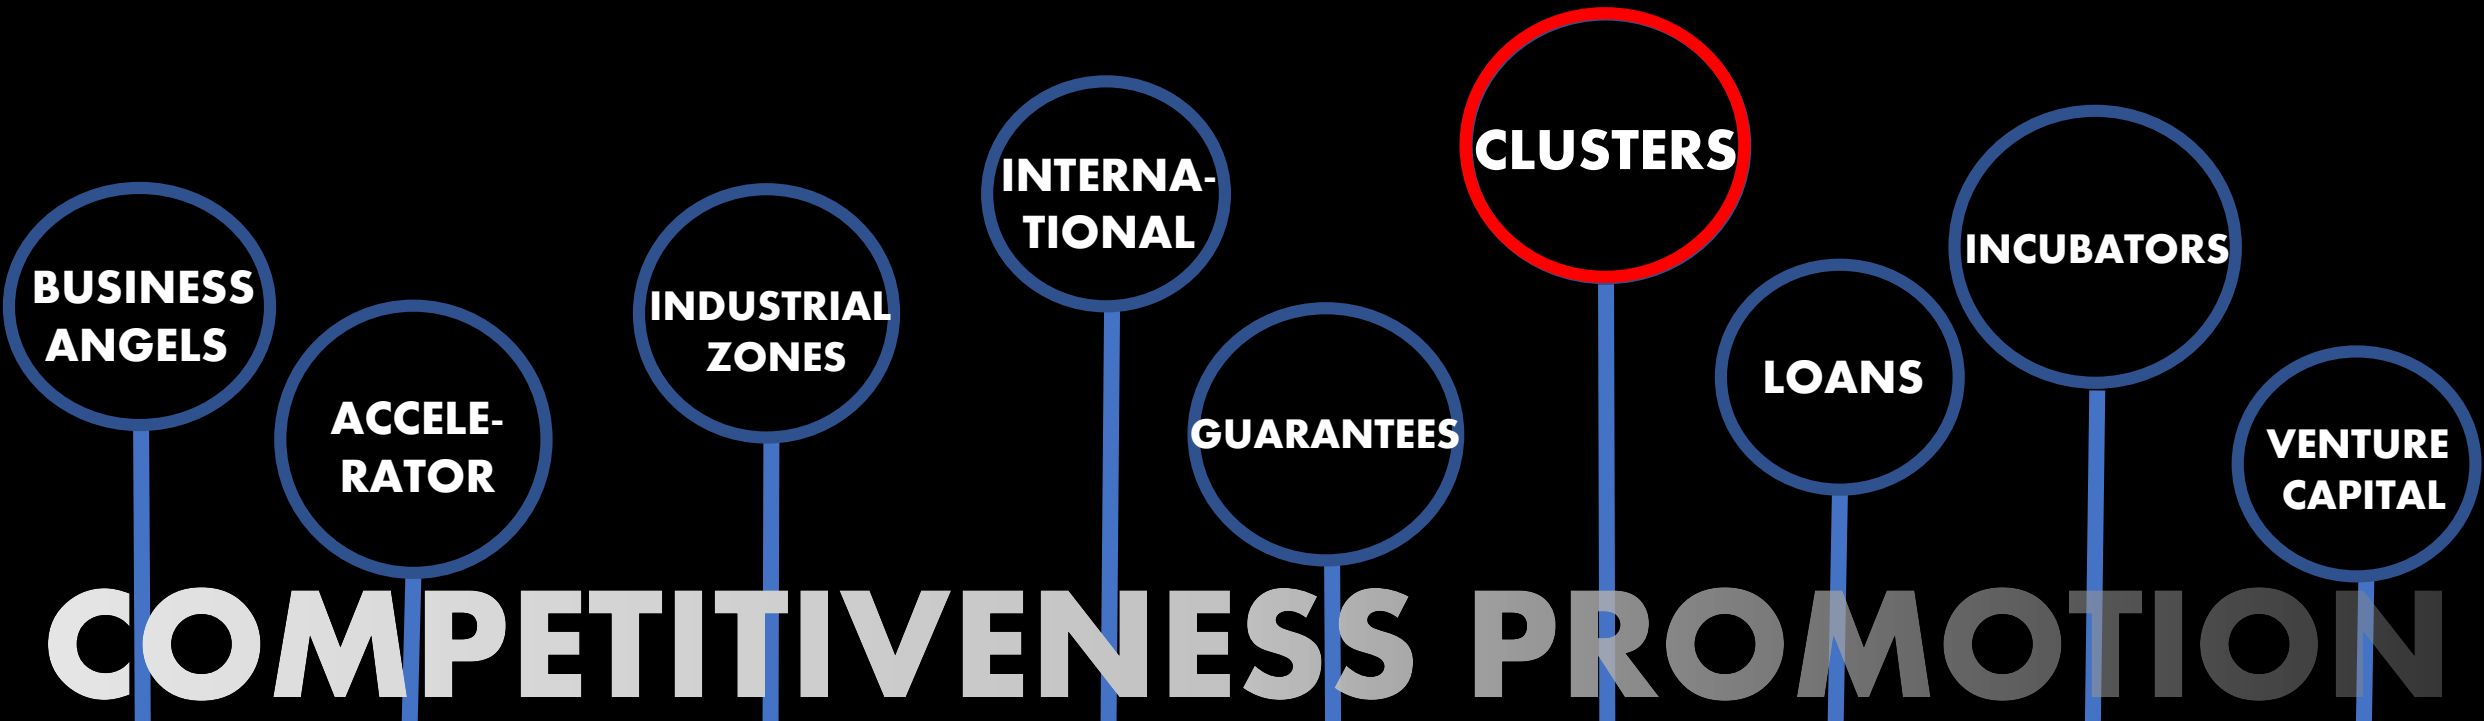

Ministry of Economics
Republic of Latvia

PROMOTION OF SME'S COMPETITIVENESS: POLICY PERSPECTIVE

GATIS SILOVS

DIRECTOR OF SECTORAL POLICY DEPARTMENT

18.10.2017 // Rīga

EFFECT OF ERDF ON TFP

EFFECT OF EXPORTS ON TFP

**INTERNATIONALISATION
(EXPORT)**

PRODUCTIVITY

PSA
603

TT 173 PSA

TT 64

PSA
64

PSA
64

TT 211 PSA