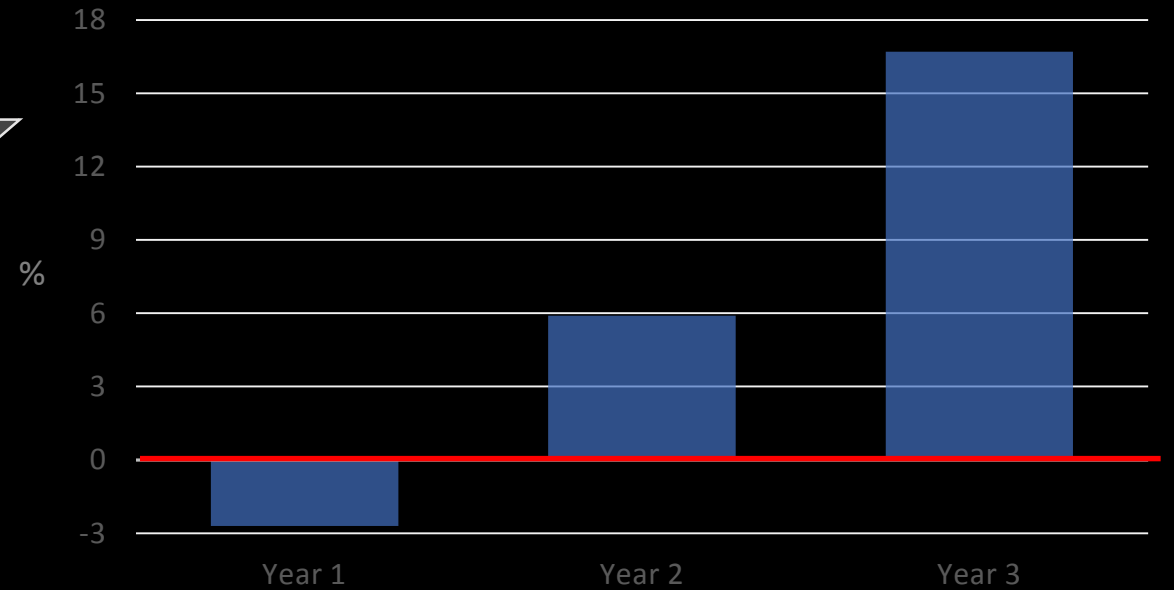

Ministry of Economics
Republic of Latvia

PROMOTION OF SME'S COMPETITIVENESS: POLICY PERSPECTIVE

GATIS SILOVS

DIRECTOR OF SECTORAL POLICY DEPARTMENT

18.10.2017 // Rīga

EFFECT OF ERDF ON TFP

EFFECT OF EXPORTS ON TFP

**INTERNATIONALISATION
(EXPORT)**

PRODUCTIVITY

PSA
603

TT 173 PSA

TT 64

PSA
64

PSA
64

TT 211 PSA