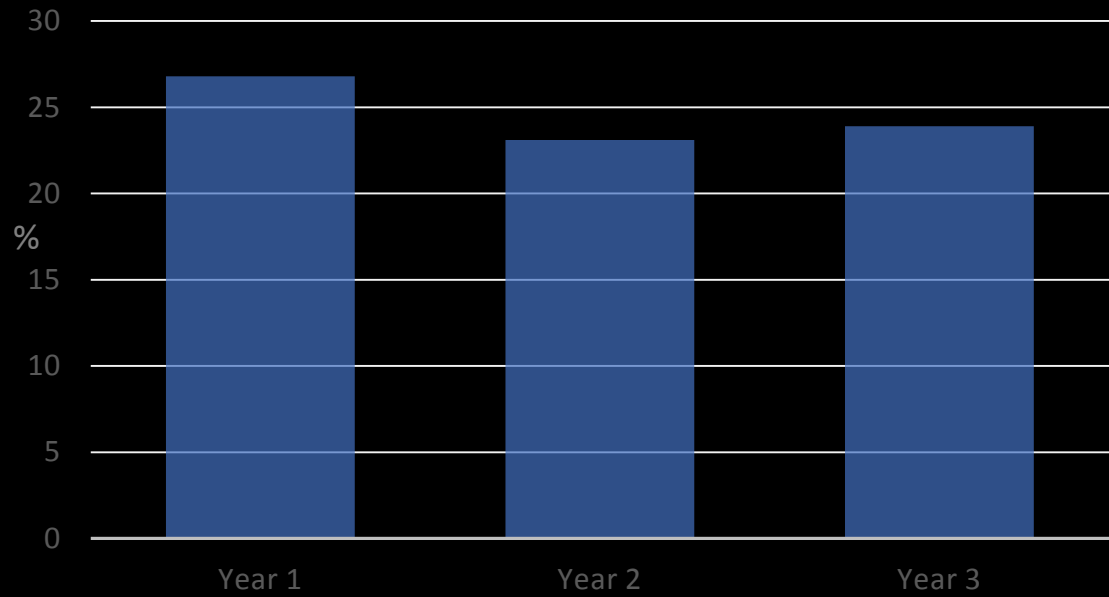

Ministry of Economics
Republic of Latvia

PROMOTION OF SME'S COMPETITIVENESS: POLICY PERSPECTIVE

GATIS SILOVS

DIRECTOR OF SECTORAL POLICY DEPARTMENT

18.10.2017 // Rīga

EFFECT OF ERDF ON TFP

EFFECT OF EXPORTS ON TFP

**INTERNATIONALISATION
(EXPORT)**

PRODUCTIVITY

PSA
603

TT 173 PSA

TT 64

PSA
64

PSA
64

TT 211 PSA