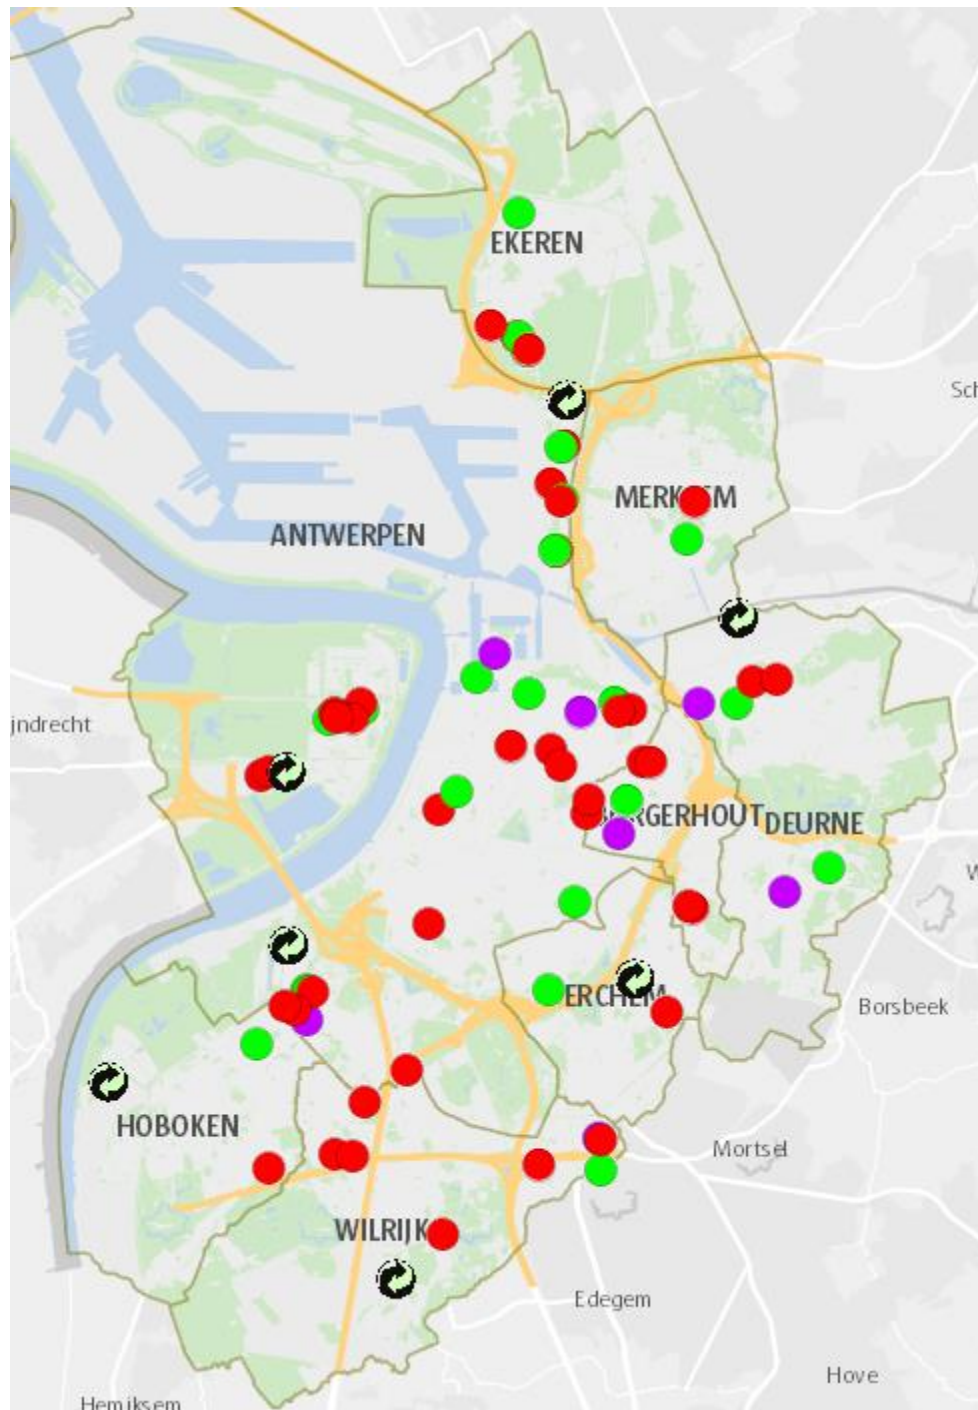

# Pop Up Recycle stations

- Started in 2017
- 66 pop ups thus far
- 16,000 visitors
- 500,000 kilograms waste

# Setup:

- Focus on local neighbourhood
- Only on foot or bike; no cars allowed
- No charge (except bulky waste)
- Maximum 2 m<sup>3</sup>
- Some fractions not allowed: rubble, asbestos, ...

## Locations:

- Linked to existing project for local neighbourhood cleanup
- Students quarter
- Housing projects and apartment buildings
- Car-free zones

# Locations