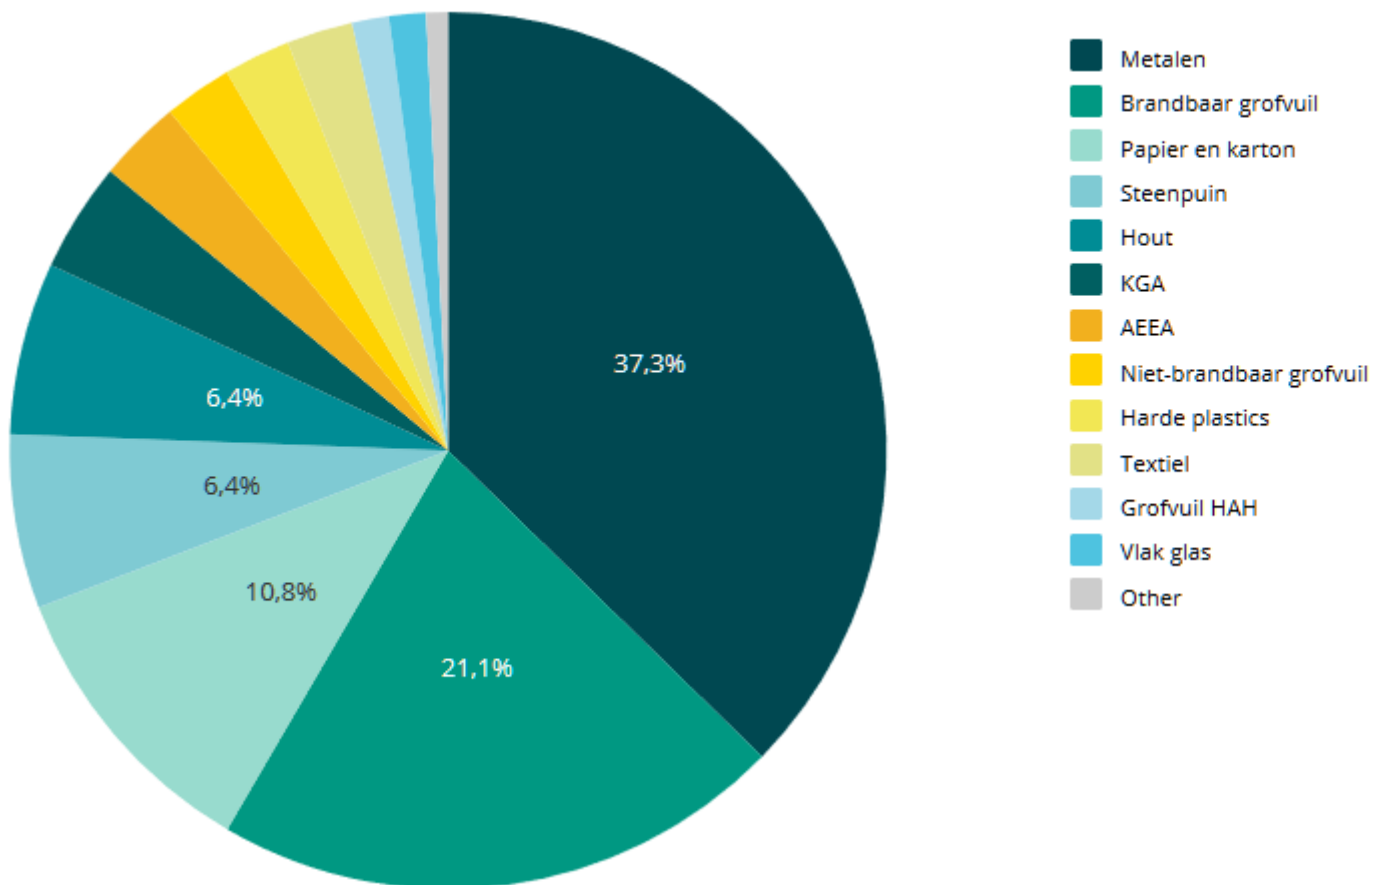

Waste composition: