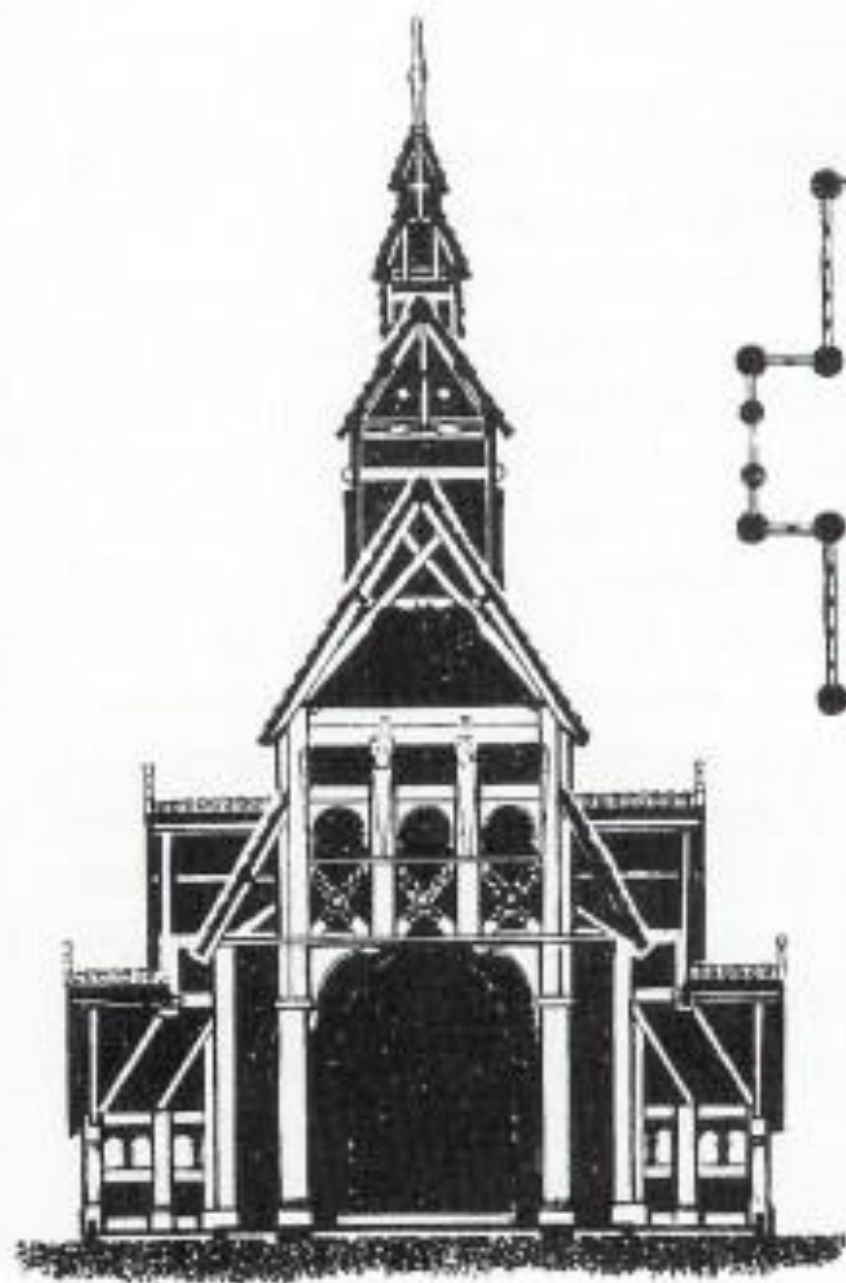

# *The Walsingham Way and Pilgrimage Today*

Canon Peter Doll, Norwich Cathedral

Green Pilgrimage Study Visit  
Norfolk, 2019

BRIAN WHELAN

*Left: Cross section of a typical stave church*

*Above: Floor plan of the Borgund church showing staves and beams*