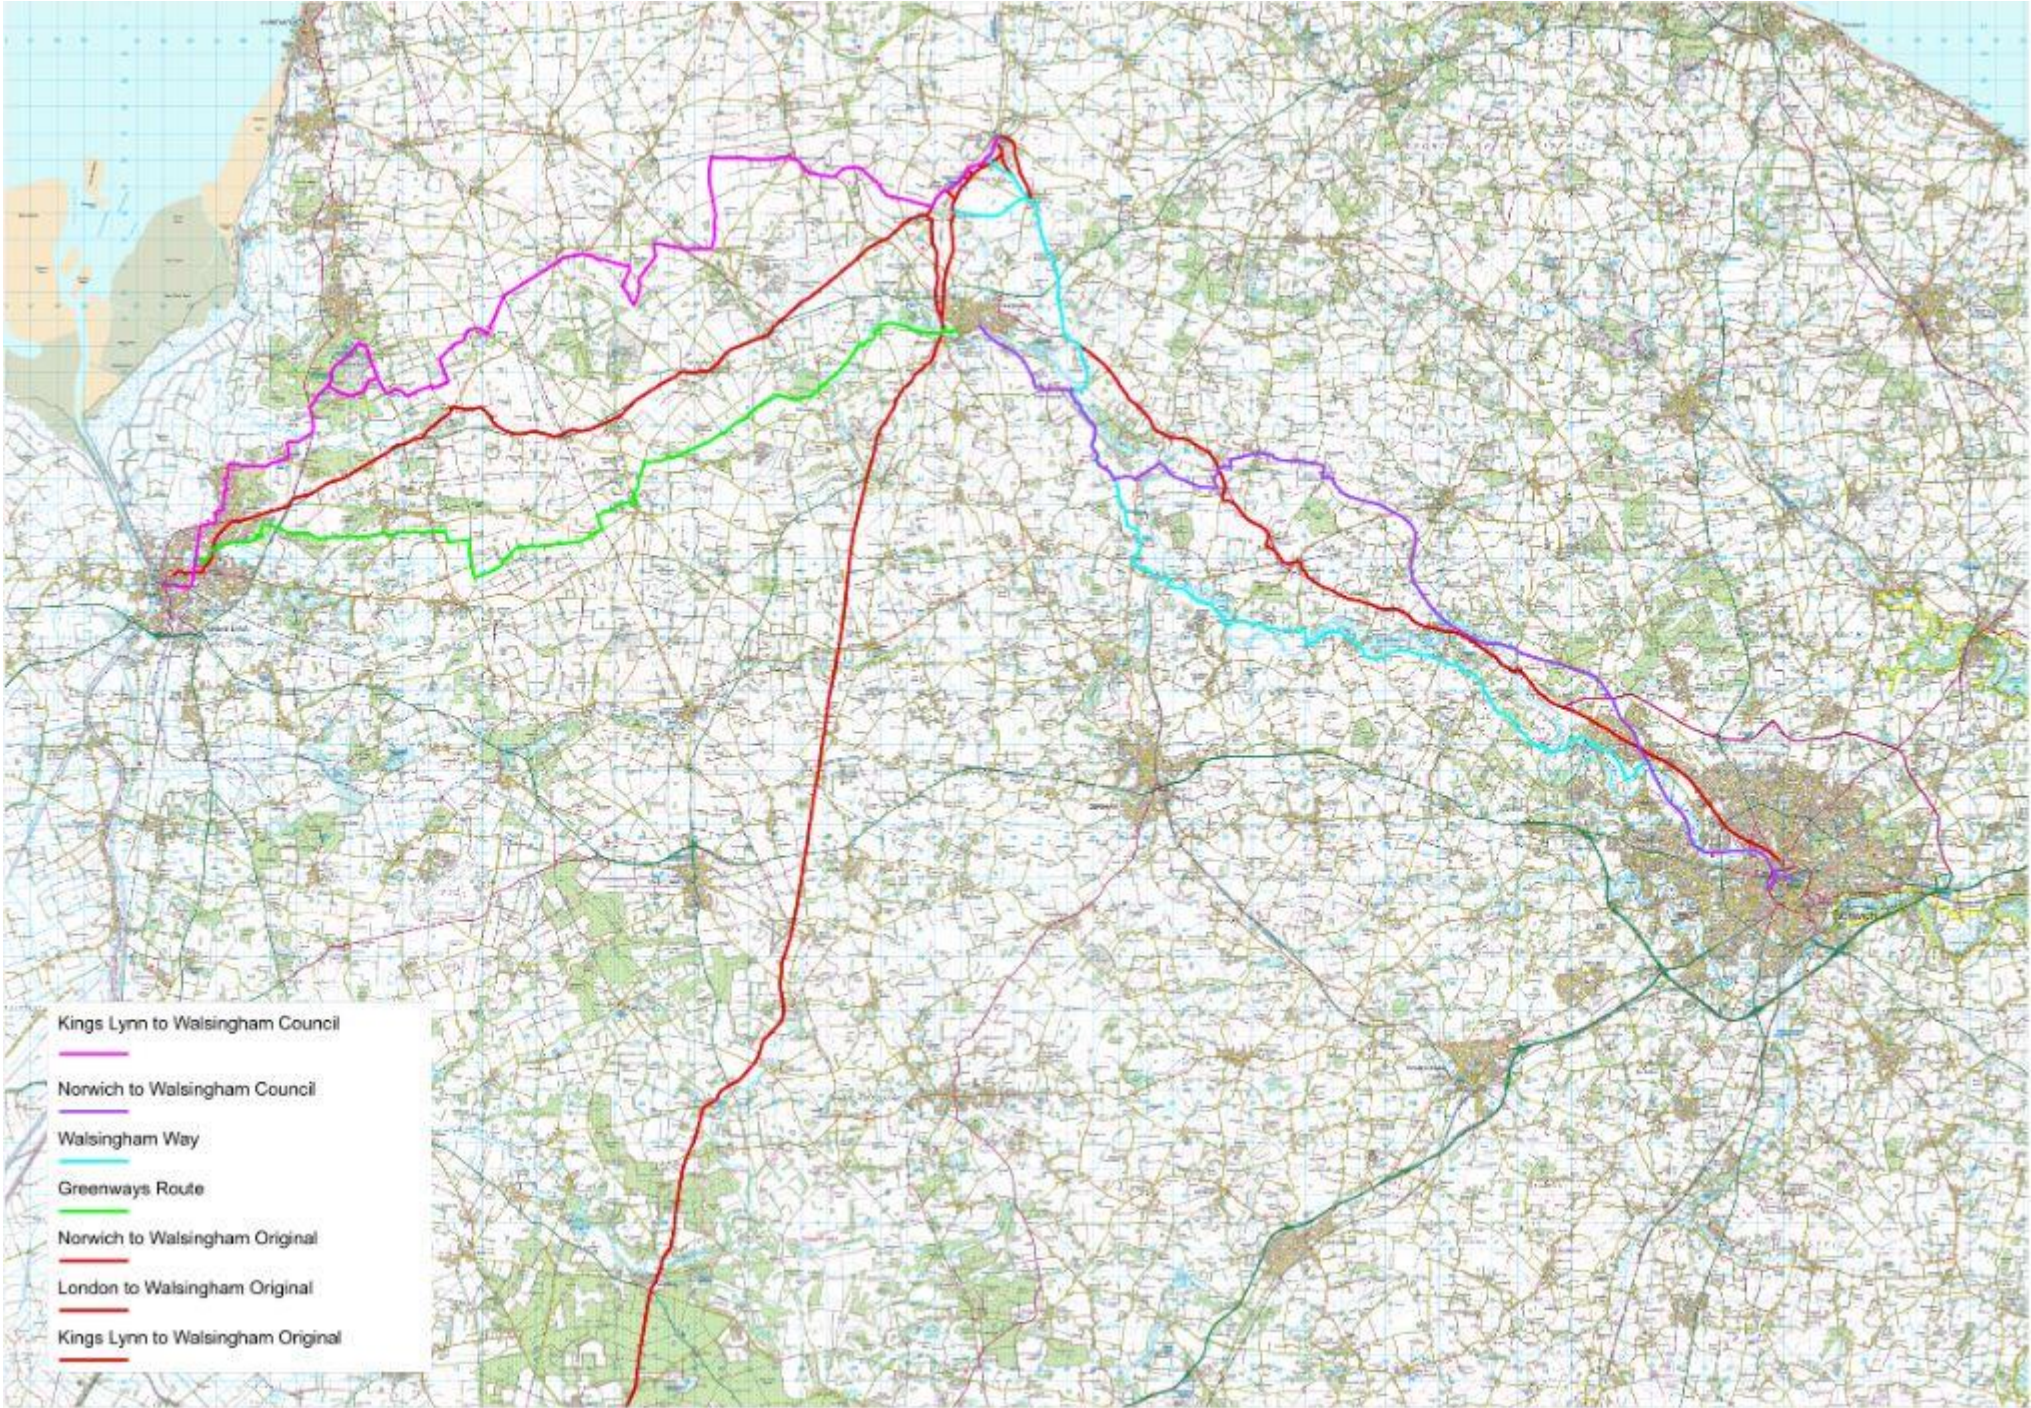

# *The Walsingham Way and Pilgrimage Today*

Canon Peter Doll, Norwich Cathedral

Green Pilgrimage Study Visit  
Norfolk, 2019

BRIAN WHELAN

*Left: Cross section of a typical stave church*

*Above: Floor plan of the Borgund church showing staves and beams*