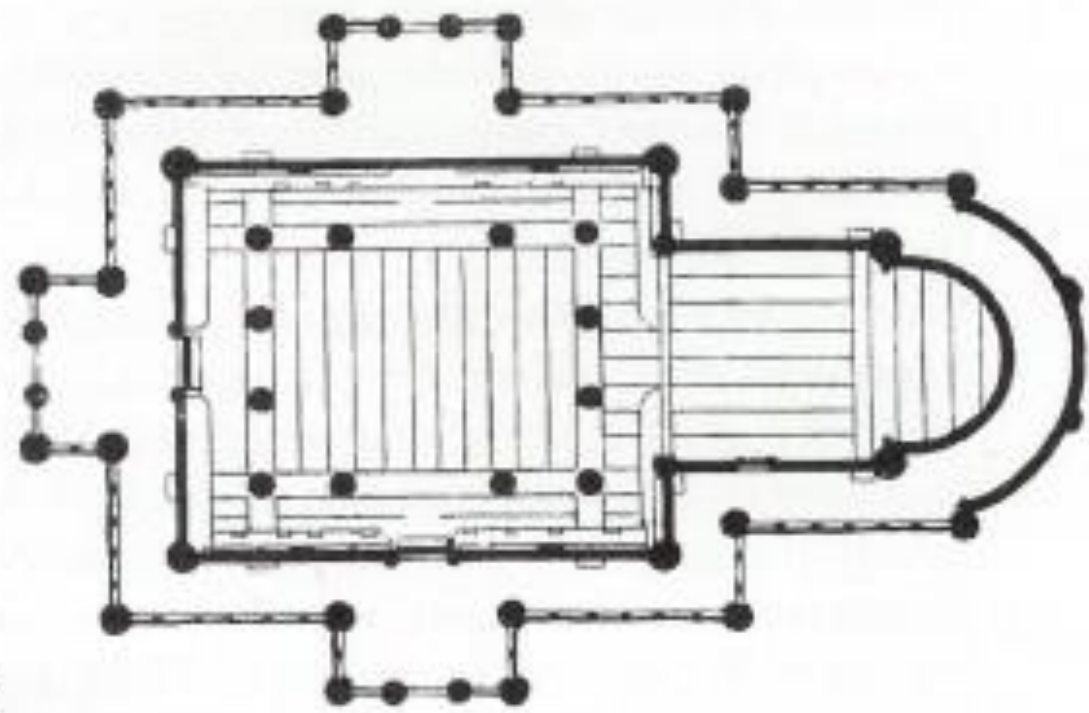

# *The Walsingham Way and Pilgrimage Today*

Canon Peter Doll, Norwich Cathedral

Green Pilgrimage Study Visit  
Norfolk, 2019

BRIAN WHELAN

*Left: Cross section of a typical stave church*

*Above: Floor plan of the Borgund church showing staves and beams*