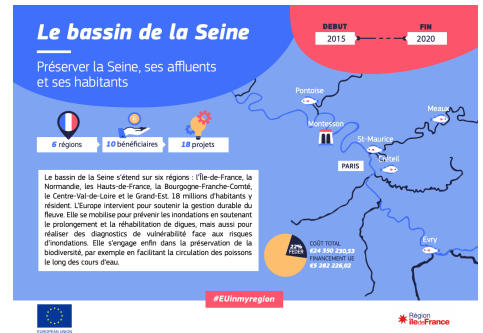

October 7, 2020

Le bassin de la Seine (Infographic)

Read more

October 15, 2020

Brussels-Capital Region 2/2 (Bucket list)

Read more

October 15, 2020

Brussels-Capital Region 1/2 (Bucket list)

Read more

© 2020 Europe in my Region. All Rights Reserved