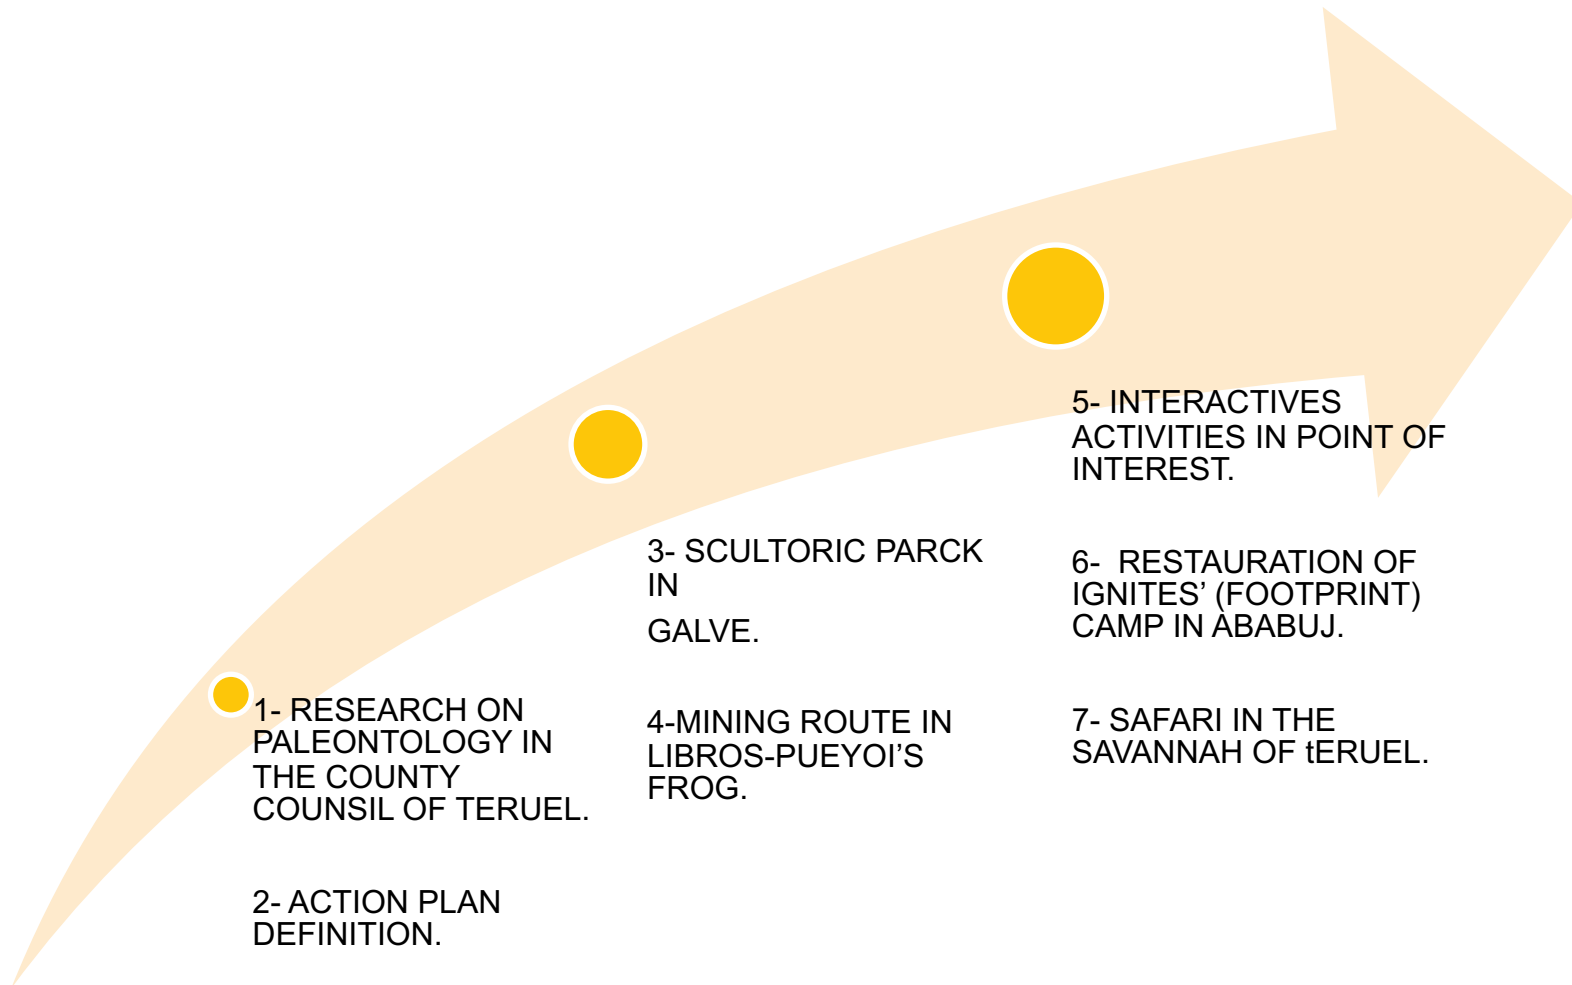

Where is the Good Practice?

DINO EXPERIENCE

-  **Dinópolis Teruel . Titania Riodeva . Legendark Galve**
-  **Un safari por la sabana del Turolense** El Pobo
-  **La ruta del gigante** Poblado Minero de Libros > Riodeva
-  **Tras la huella del Dinosaurio**
Galve > Alguilar de Alfambra > Ababuj
-  **Puntos de interés alternativos**

> Indica ruta continua para ayudarnos a conocer los diferentes espacios de manera más cómoda

Time line

Impact in the territory

Stakeholders:

- **Counties**
- **46 municipalities**
- **Paleontologic Foundation of Dinópolis.**
- **Rural tourism association of the County.**
- **Population in general involved in the strategic plan**

Challenges:

- 1: **Local restaurants prepare thematic menus**
- 2: **Local handcraft prepare merchadaising**
- 3: **Train touristic guides**

Economic impact:

- **Increase the number of visitors, this good practice is the second reason why they come to the county.**
- **Increase the number of overnight sleep from 1 to 2.**
- **Increase the number of rural houses and hostels (Riodeva y Galve)**
- **New restaurants in municipalities involve in the activity (Galve, Riodeva, El Pobo y Aguilar del Alfambra)**

Transferability

- **Search for the tourist resource that identifies the territory with the involvement of local actors (strategic plan)**
- **Define a development strategy: Where, activities and products (routes, museums, visits...)**
- **Product promotion (brochures, web and social networks)**
- **Involvement of local actors (businessmen, associations and administrations)**